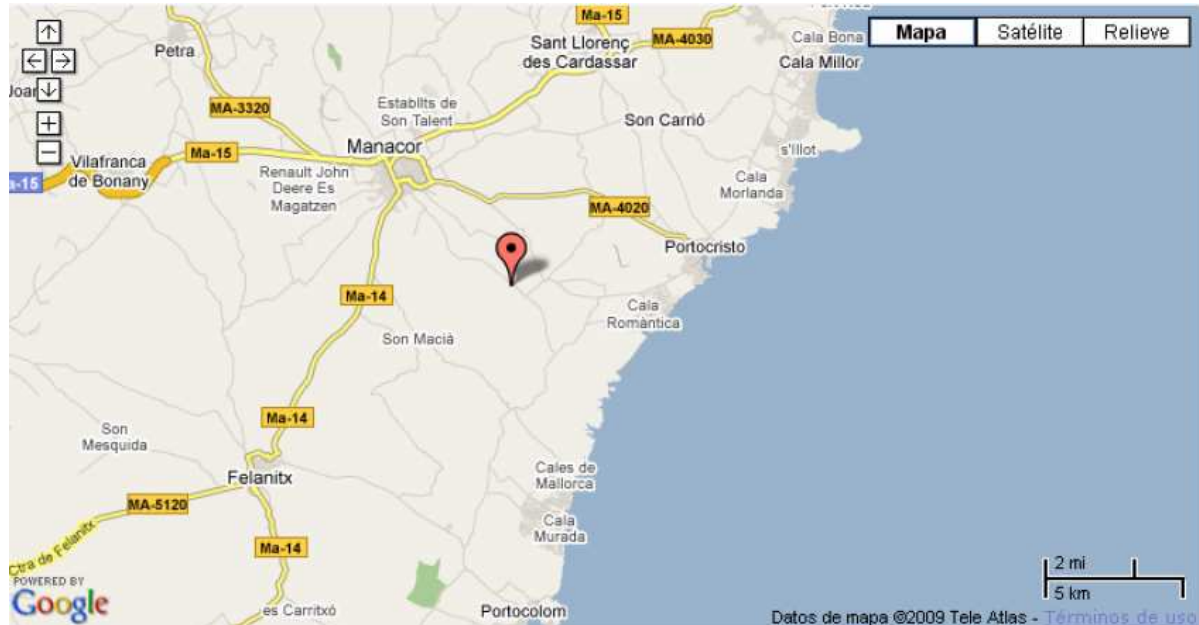

How to get to the hotel SON AMOIXA VELL

- After leaving the airport Palma de Mallorca please follow the sign **Santanyí** and take the second turnoff to **Manacor**
- Arriving in Manacor the main direction you have to follow is always **Cales de Mallorca**
- In Manacor at the 1st roundabout (industrial area) drive straight on
- At the 2nd roundabout turn right, direction **Cales de Mallorca**
- Apr. **100 m** after the roundabout turn right, on the 3rd and 4th roundabout drive straight on and on the 5th roundabout drive straight on, direction of **Cales de Mallorca**
- Apr. **500 m** after the roundabout turn right, direction **Cales de Mallorca**
- From now on it takes you exactly 5,4 km to arrive at the Hotel **Son Amoixa Vell**, which is located on your right
- You will find the entrance when passing the Hotel and turn **right**